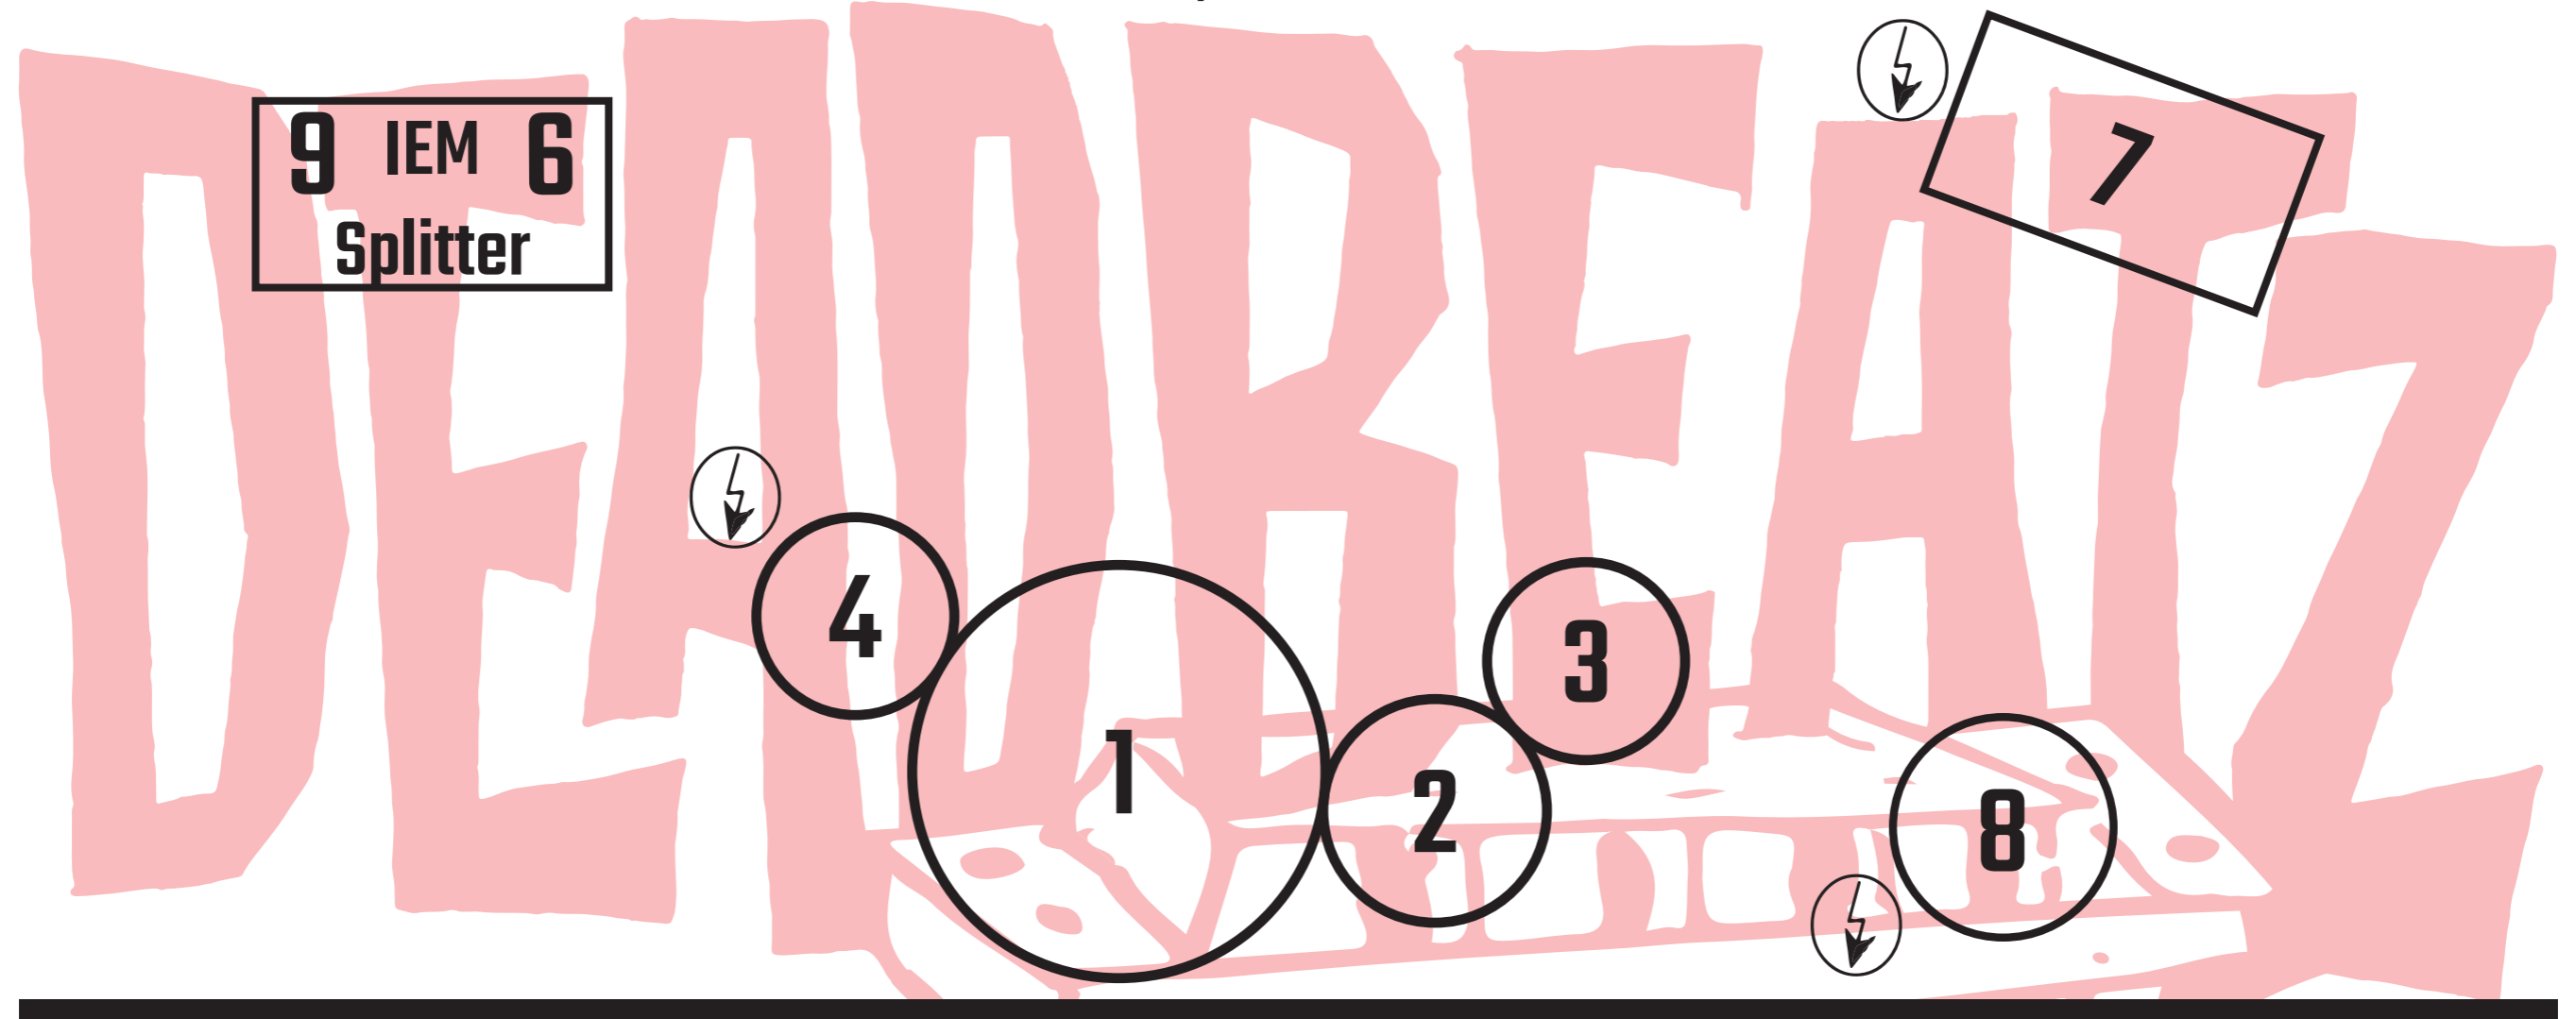

All own mics, stands & IEM !!!

1. Kick 28"

Superlux Pro218A

2. Snare

SM57

3. HiHat

Lewitt LCT240 Pro

4. Cymbals

Lewitt LCT240 Pro

6. Harmonica

D.I.

7. Bass Amp

Ashdown AMP / D.I.

8. Vox

EV Blue Cardinal, Boss VE20

9. Intro/Outro

never MUTE!!!

on stage

fresh beer & natural water

2 towels

get in/out

2 hands to help

backstage

beer, water, GinTonic

some snacks (salty&sweet)