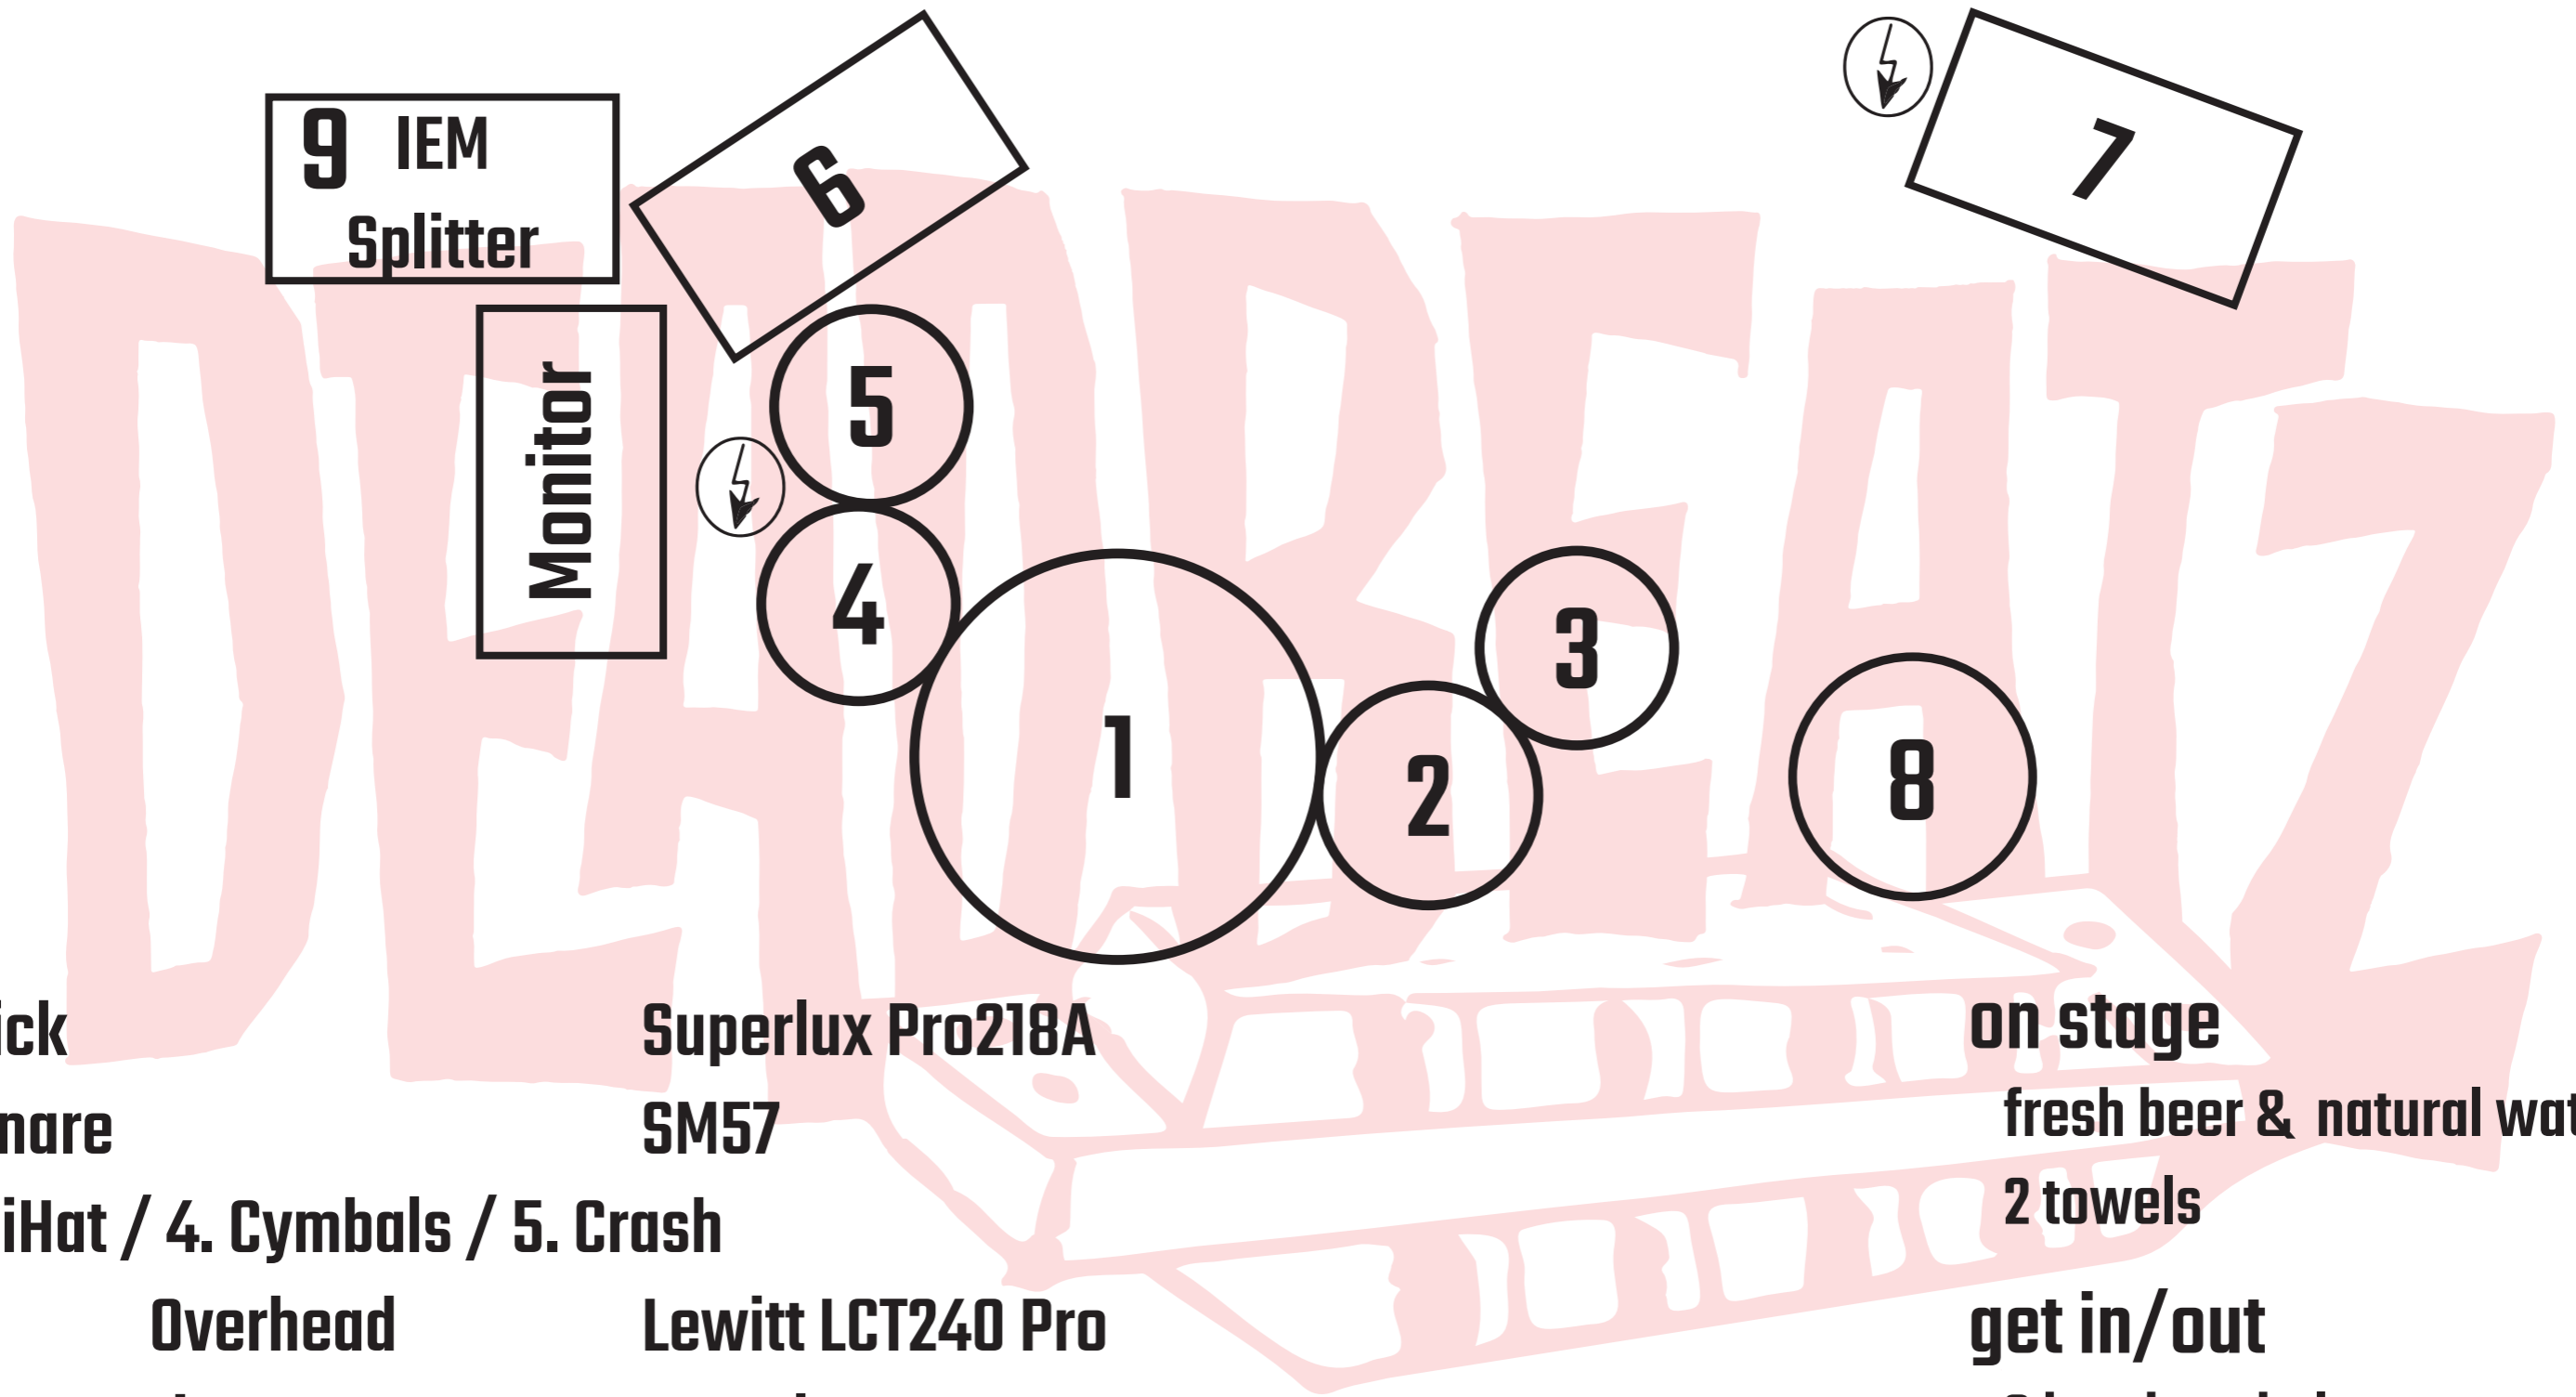

All own mics and stands!

1. Kick

Superlux Pro218A

on stage

2. Snare

SM57

fresh beer & natural water

3. HiHat / 4. Cymbals / 5. Crash

2 towels

Overhead

Lewitt LCT240 Pro

get in/out

6. Harmonica Amp

Superlux PRA628

2 hands to help

7. Bass Amp

Ashdown AMP D.I.

backstage

8. Vox

EV Blue Cardinal, Boss VE20

beer, water, GinTonic

9. Intro/Outro

never MUTE!!!

some snacks (salty&sweet)