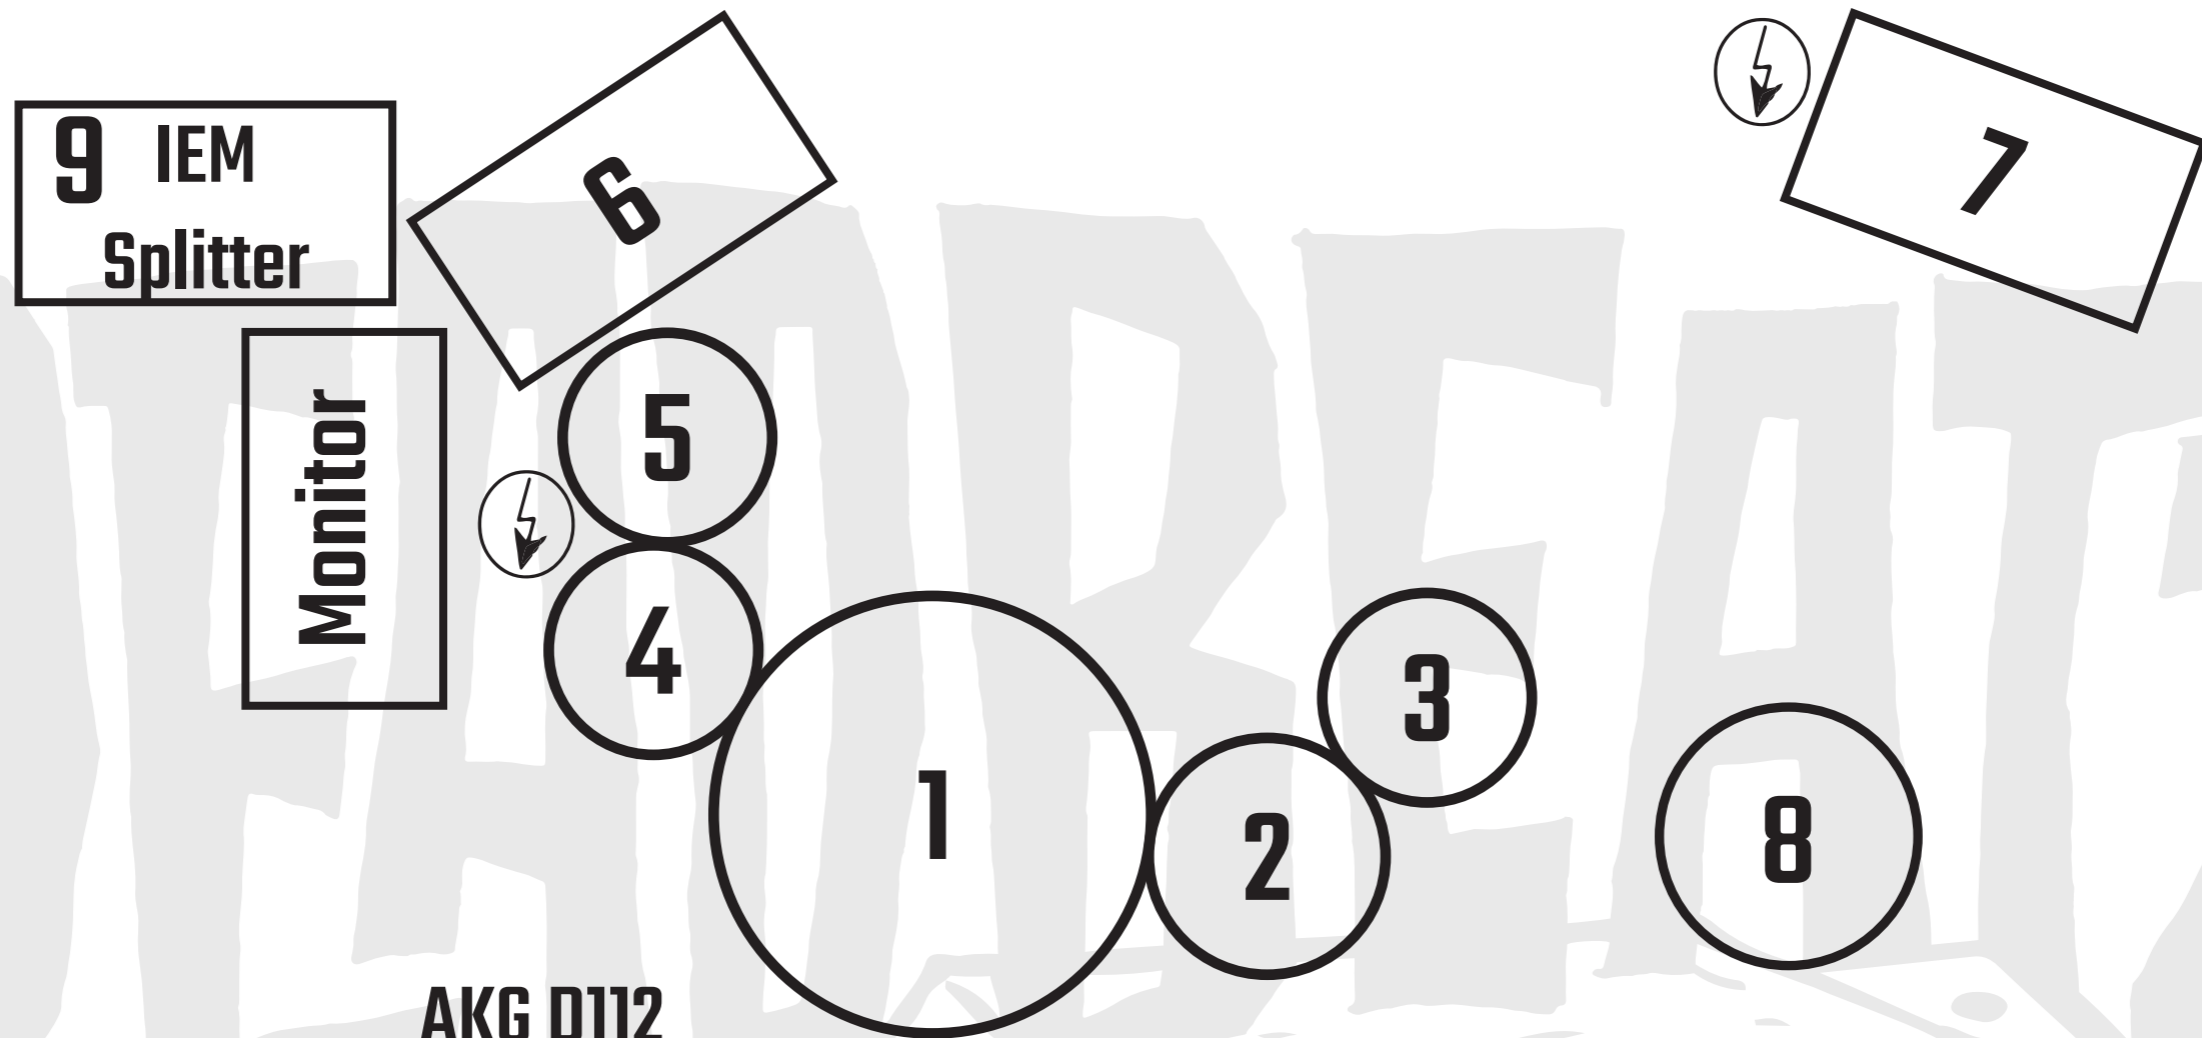

All own mics and stands!

1. Kick
2. Snare
3. HiHat
4. Cymbals
5. Crash
6. Harmonica Amp
7. Bass Amp
8. Vox
9. Intro/Outro

AKG D112
JTS TX
SM57
SM57
SM57
Superlux PRA628
Ashdown AMP D.I.
EV Bullet, Boss VE20
never MUTE!!!

on stage
fresh beer & natural water
2 towels

get in/out
2 hands to help

backstage
beer, water, GinTonic
some snacks (salty&sweet)